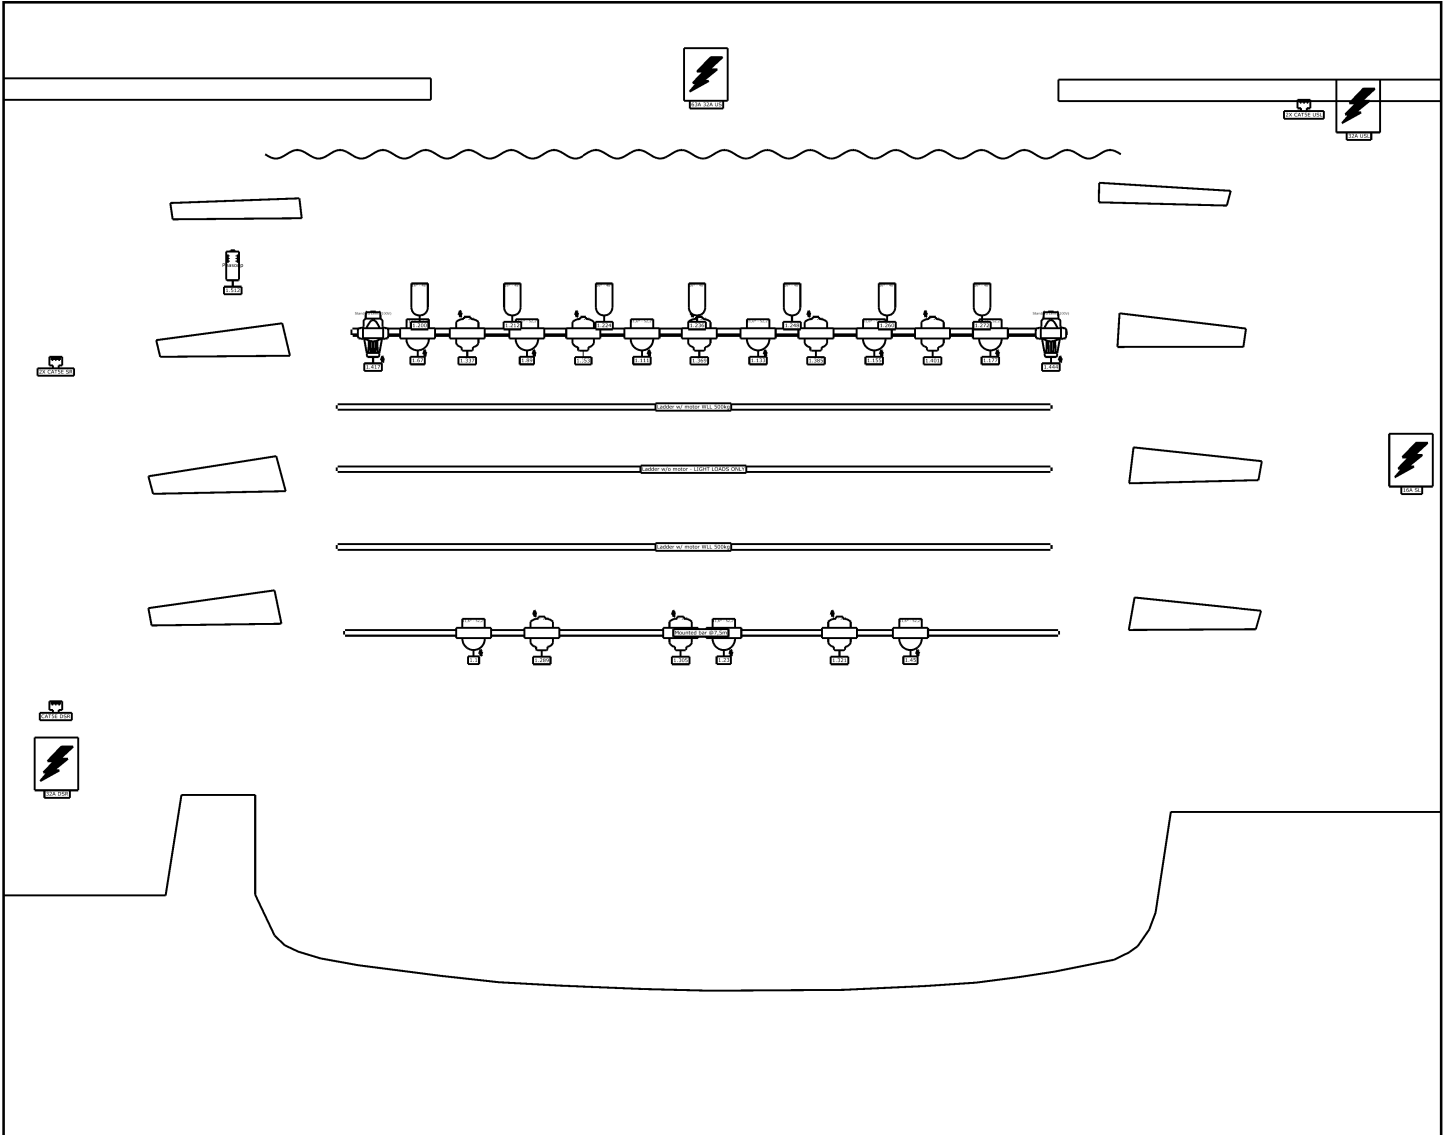

QUICK REFERENCE

Patch info

-  Niethammer Conventional Profiles @ 1.001 (37)
-  Rogue 2X Wash 22ch @2.001 (9)
-  Acme XA-400 BSW 19ch @ 2.289 (8)
-  COLORado 1-Quad Zoom Tour 25ch @ 2.200 (7)
-  VL1000 ERS TS 27ch @ 2.350 & 2.375 (2)
-  Peasoup Hazer @ 1.512 (1)
-  House Lights @ 1.501-503

Project	Järvenpää-talo Lighting Plot	
Date	09.05.2023	
Drawing author	saku.tamminen@jarvenpaa.fi	040 315 3933